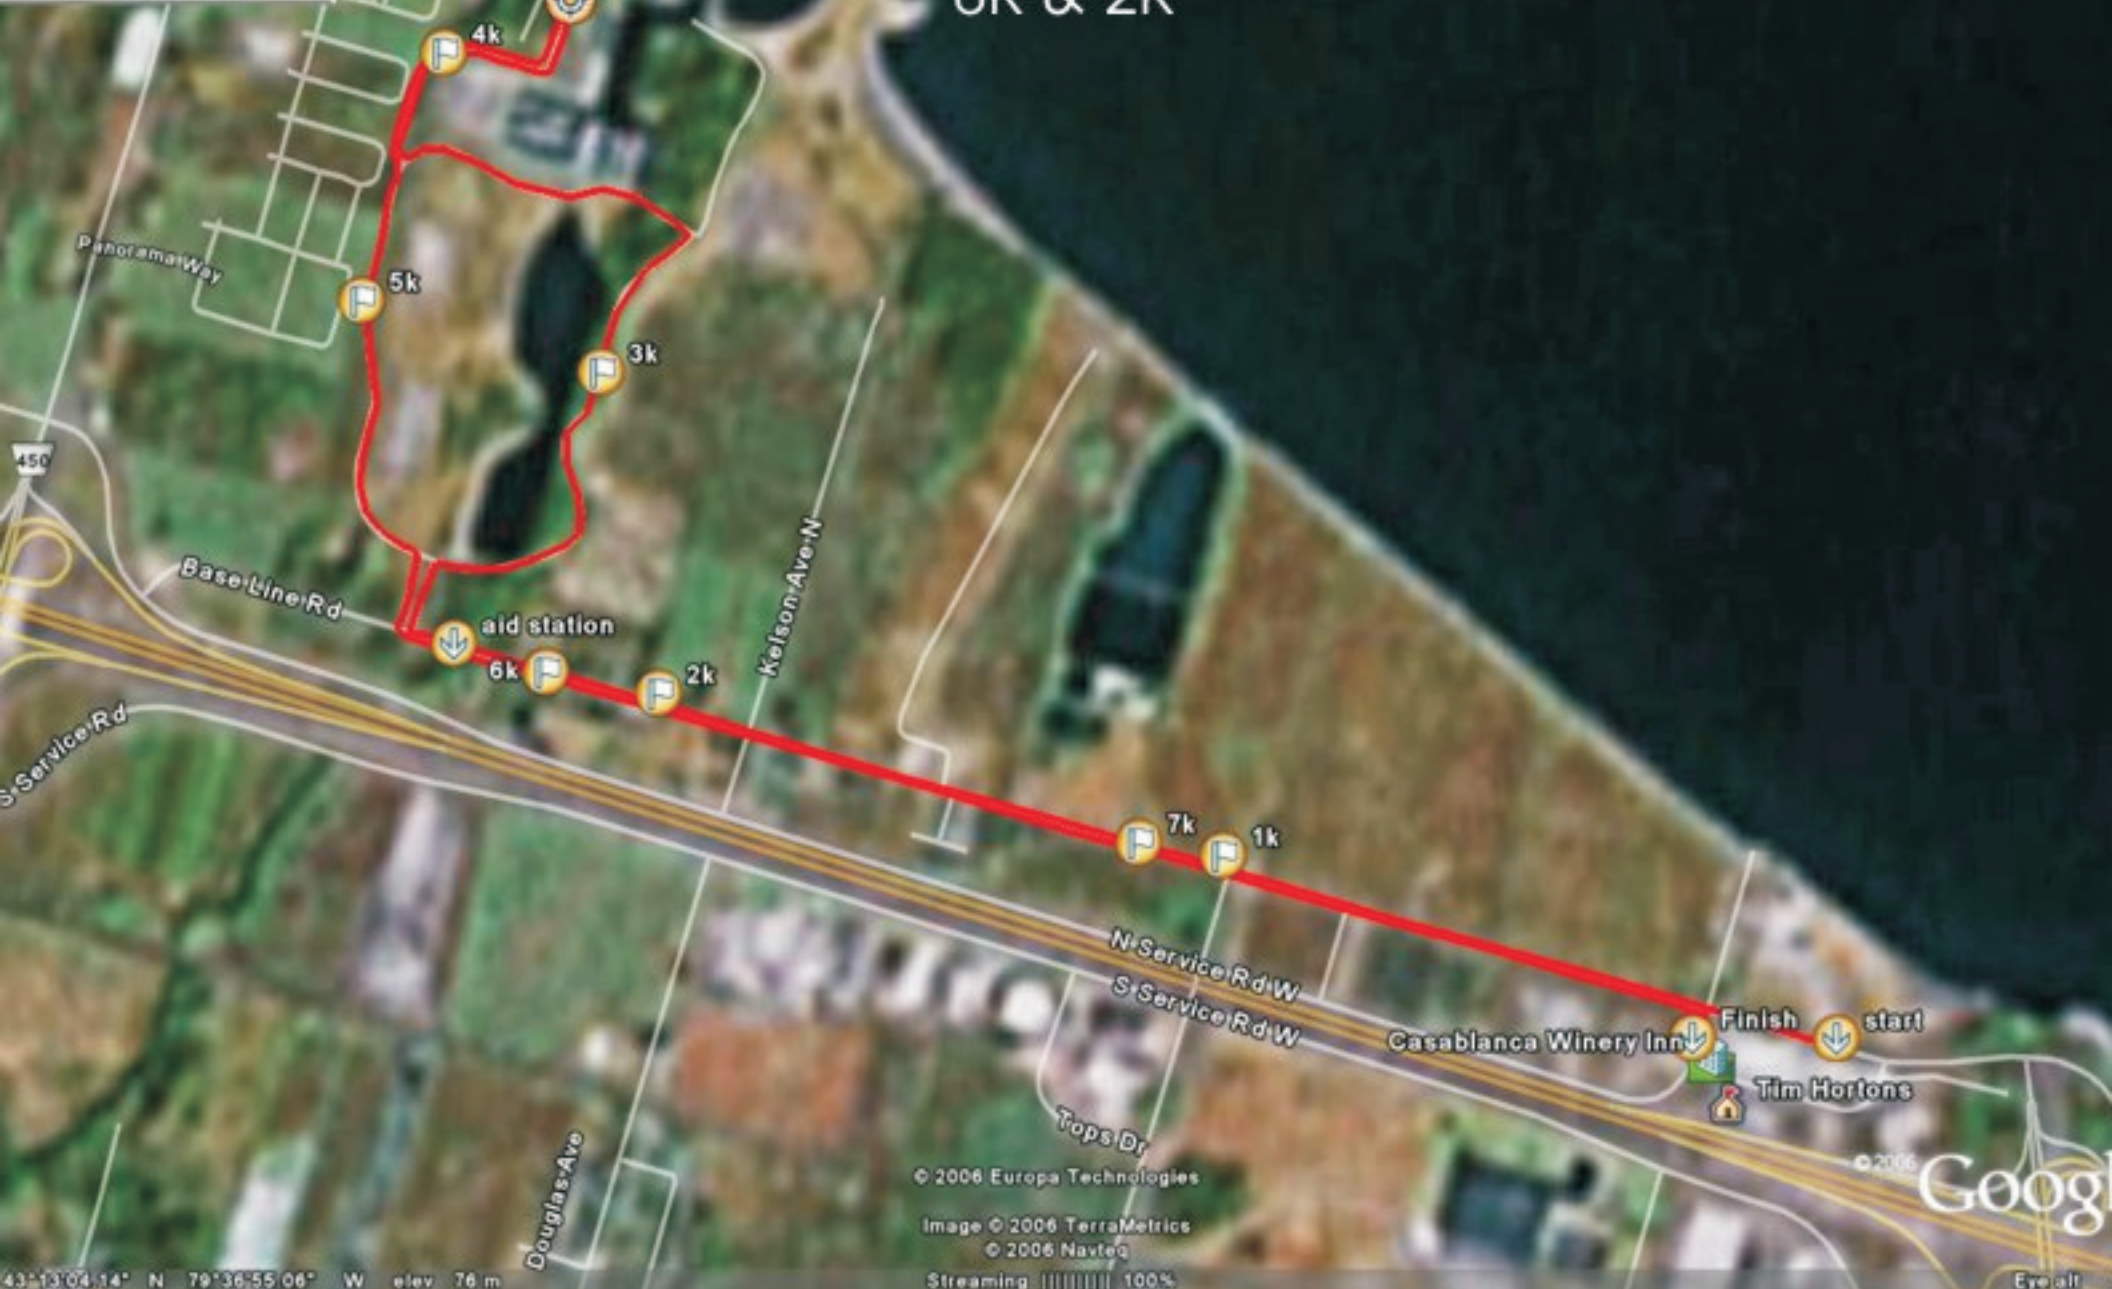

The Tim Hortons Casablanca Classic 8K & 2K

© 2006 Europa Technologies
Image © 2006 TerraMetrics
© 2006 Navteq
Streaming 100%

43°13'04.14" N 79°36'55.06" W elev 76 m